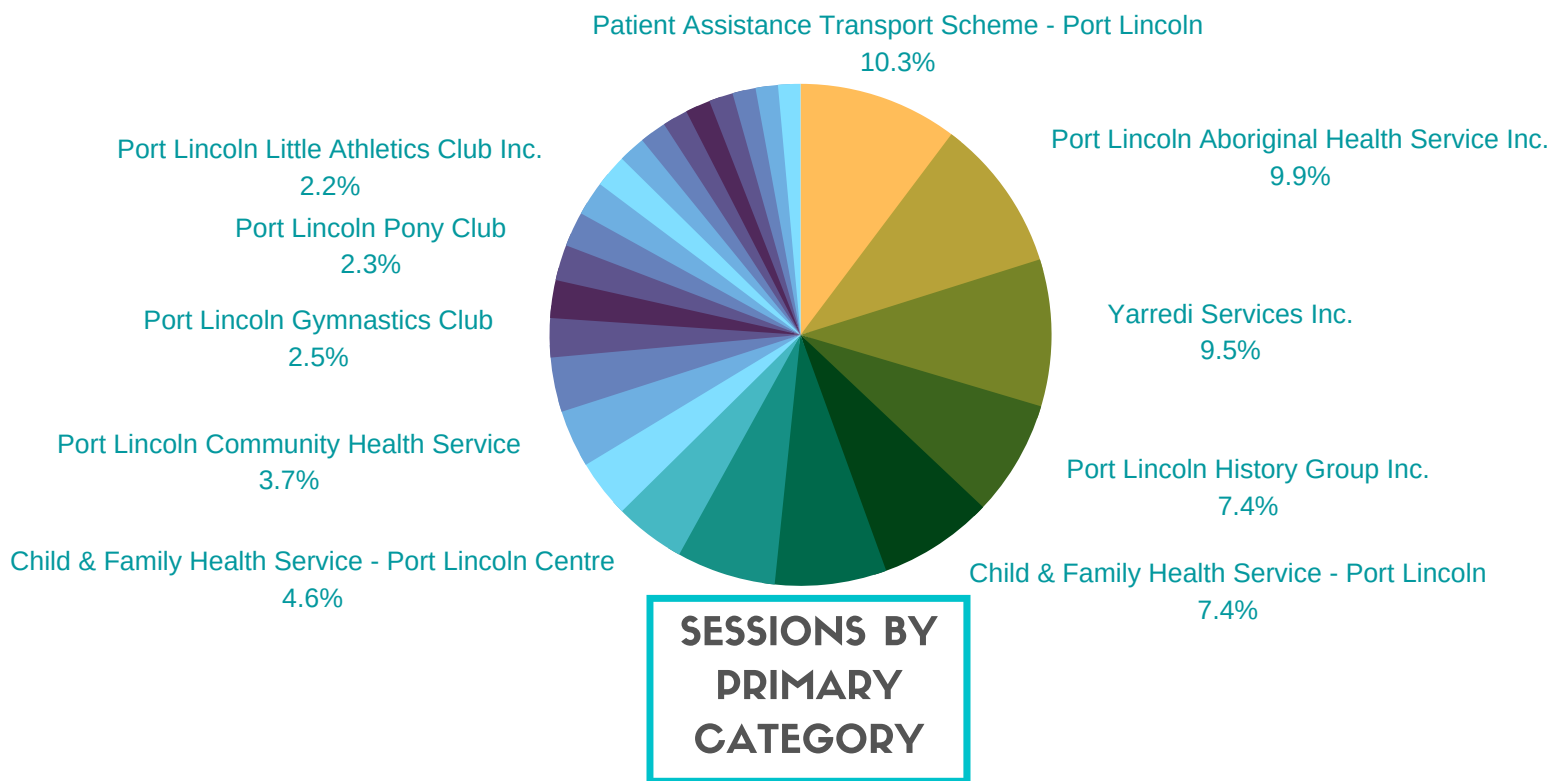

PORT LINCOLN FY 2020-2021

WHAT ARE OUR COMMUNITY NEEDS?

3615 SESSIONS 1 JULY 2020 - 30 JUNE 2021

TOP 25 LANDING PAGES:

Female
36.9%

Male
63.1%

WHO ARE OUR USERS?