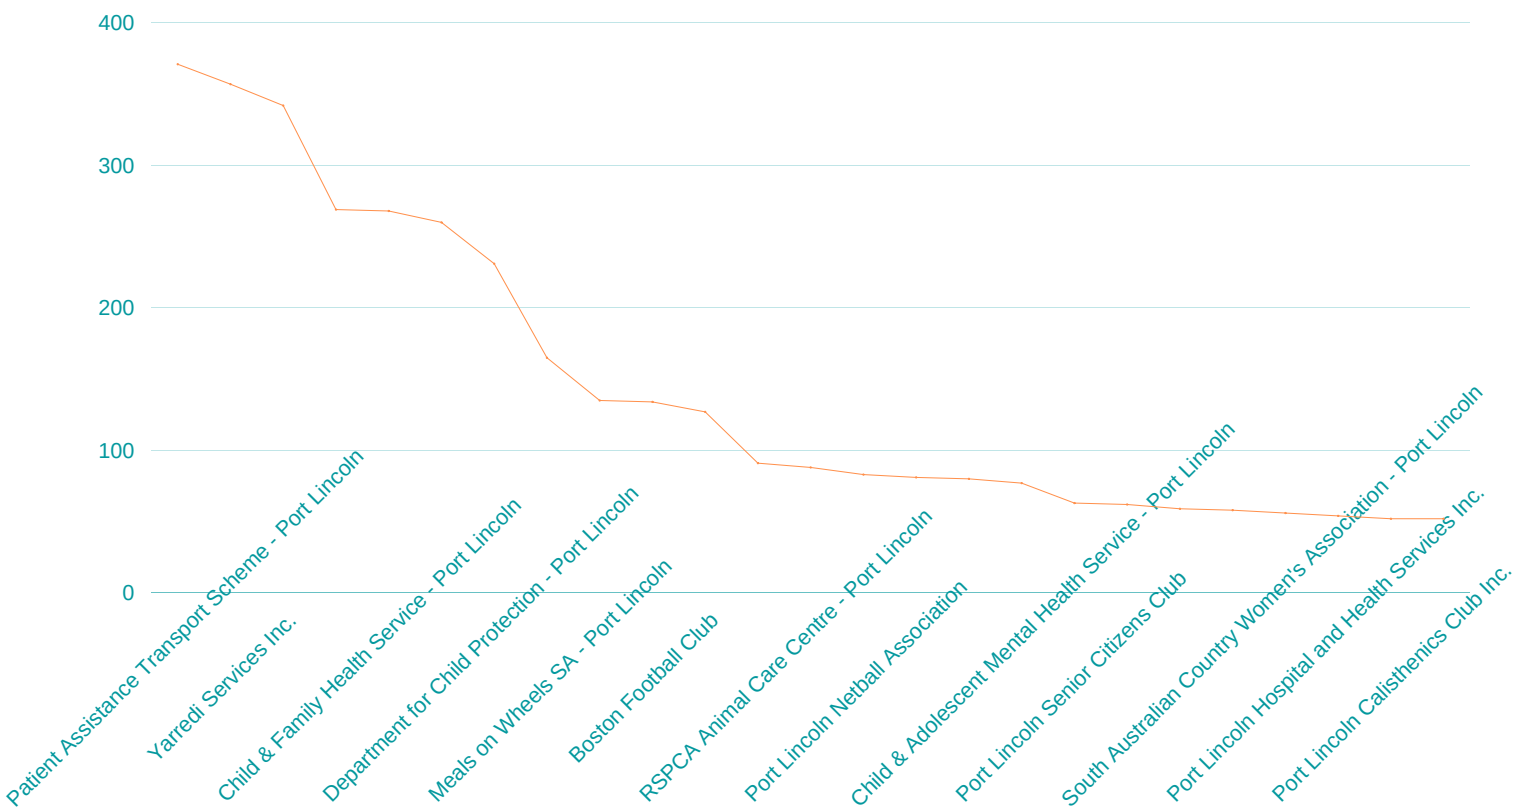

PORT LINCOLN FY 2020-2021

WHAT ARE OUR COMMUNITY NEEDS?

3615 SESSIONS 1 JULY 2020 - 30 JUNE 2021

TOP 25 LANDING PAGES:

Female
36.9%

Male
63.1%

WHO ARE OUR USERS?